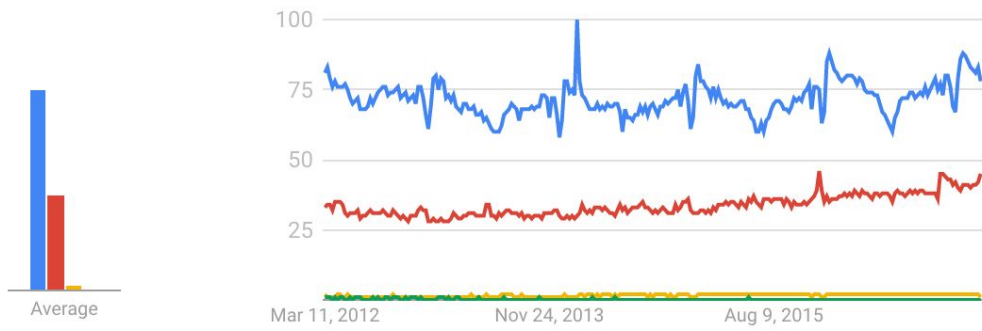

Interest over time

● magnet ● wrench ● nut and bolt ● pushpin

Worldwide. Past 5 years.

In addition, magnet emoji is one of the top five rising searches within the past 5 years:

Related queries ?	Rising ▼	⋮
1 lipo magnet	Breakout	
2 pelis magnet	+4,250%	
3 lipo magnet nedir	+4,250%	
4 lipo magnet şikayet	+3,950%	
5 magnet emoji	+3,650%