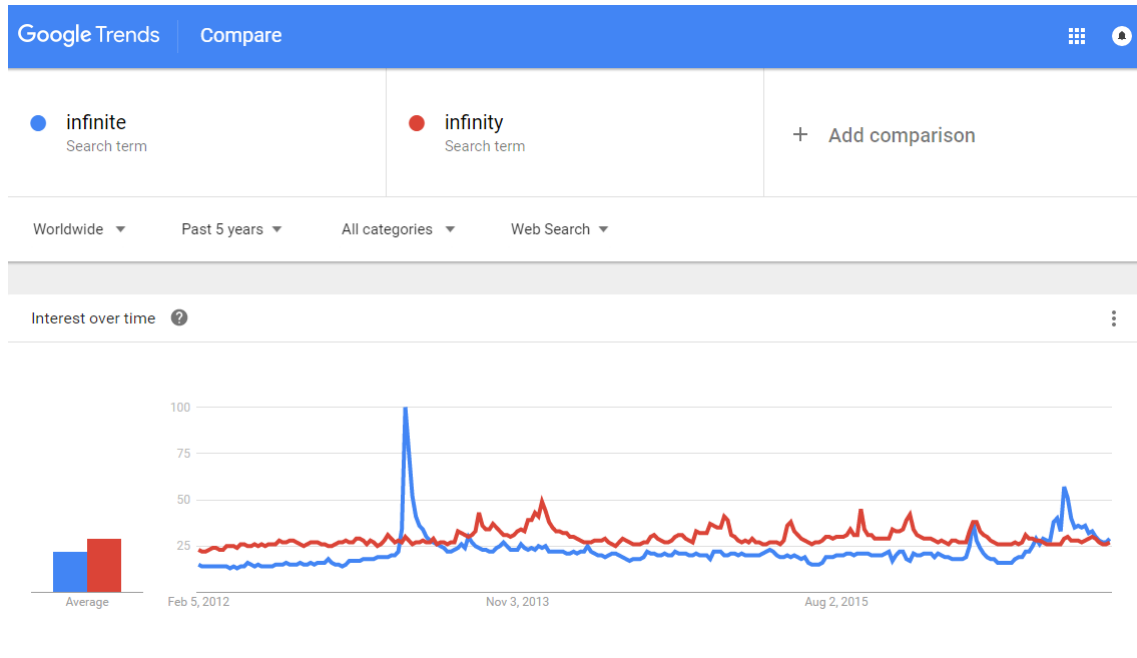

Infinity Emoji Submission

To: Unicode Consortium

From: Onelia Álvarez (nellyborja33@gmail.com), Gonzalo Alonso (zalicodj@gmail.com)

Date: February 3, 2017

Abstract

This is a request for the inclusion of an infinity emoji. There are currently very few mathematical emojis, but this symbol has a meaning that goes far away from its mathematical meaning.

Introduction

Infinity is an abstract concept describing something without any bound or larger than any number¹

As a philosophical concept, the idea of infinite or limitless has been a concern and a subject of study since ancient civilizations such as Early Greek and Early Indian. Along modern human history, this concept has found its appliance on several disciplines like mathematics, physics, philosophy, arts and cognitive sciences.

¹ <https://en.wikipedia.org/wiki/Infinity>

Expected Usage

Frequency

Interest and queries about infinite and infinity are consistent across the time. In fact, it has been a matter of concern since the beginning of the History.

As you can observe below, queries about “infinity emoji” outranks similar questions about emojis for popular mathematical symbols.

Multiple Uses

Infinity is not just about Maths. Infinite is a concern on several disciplines. Infinity is a symbol that can be used to express something that you feel and goes so far that you cannot put into words. "I love you infinitely" (I cannot express how much I love you).