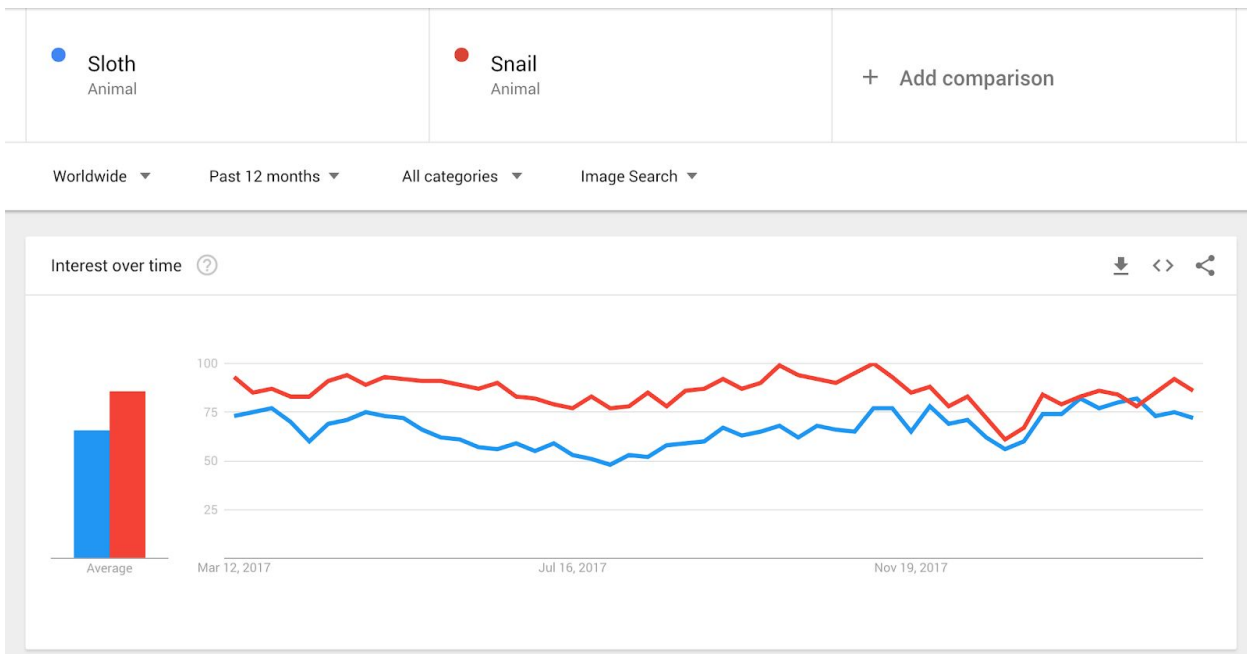

Compared to another being with qualities similar to a sloth, the snail shows a similar popularity to the sloth on Google Trends from the time period of January 2004 to present. Further, the uptick in popularity for the sloth seen in 2012 (Figure A) is a result of the infamous clip from The Ellen Show when Kristen Bell had what can only be described as a 'sloth meltdown'⁹. Since that time Google Trends for the sloth has stabilized, but evidence from media — such as the movies described earlier — shows steady popularity for the animal.

⁹ <https://www.youtube.com/watch?v=t5jw3T3Jy70>

● sloth ● snail

Worldwide. 1/1/04 - 2/6/18. Web Search.

Figure A

Below you will find additional search results in Google Search, Bing and Google Trends image search comparing the sloth with the snail.

8.070.000 Results Date ▾ Language ▾ Region ▾

Youtube Search

About 924,000 results

About 812,000 results

Google Trends Web Search (past 12 months)

Google Trends Image Search (past 12 months)

Multiple Usages

A SLOTH emoji has a wide variety of uses, from simply sending a friend something cute — as one might use the panda emoji — to characterizing human characteristics related to attributes of the sloth, such as being tired, lazy, slow and deliberate or late. An additional applications could be to use a sloth emoji as a representation of one of the 7 Deadly Sins of the Christian church, to be used beside the heart emoji (lust), the moneybag emoji (gluttony), money-mouth face (greed), angry face emoji (wrath), face with steam emoji (envy), and the rainbow flag emoji (pride).

If someone doesn't want to join a group to go out to party, that person could answer: "I am in SLOTH mode". Another usage would be to describe a person: "He is a SLOTH". It can also be used as synonym for "slow".