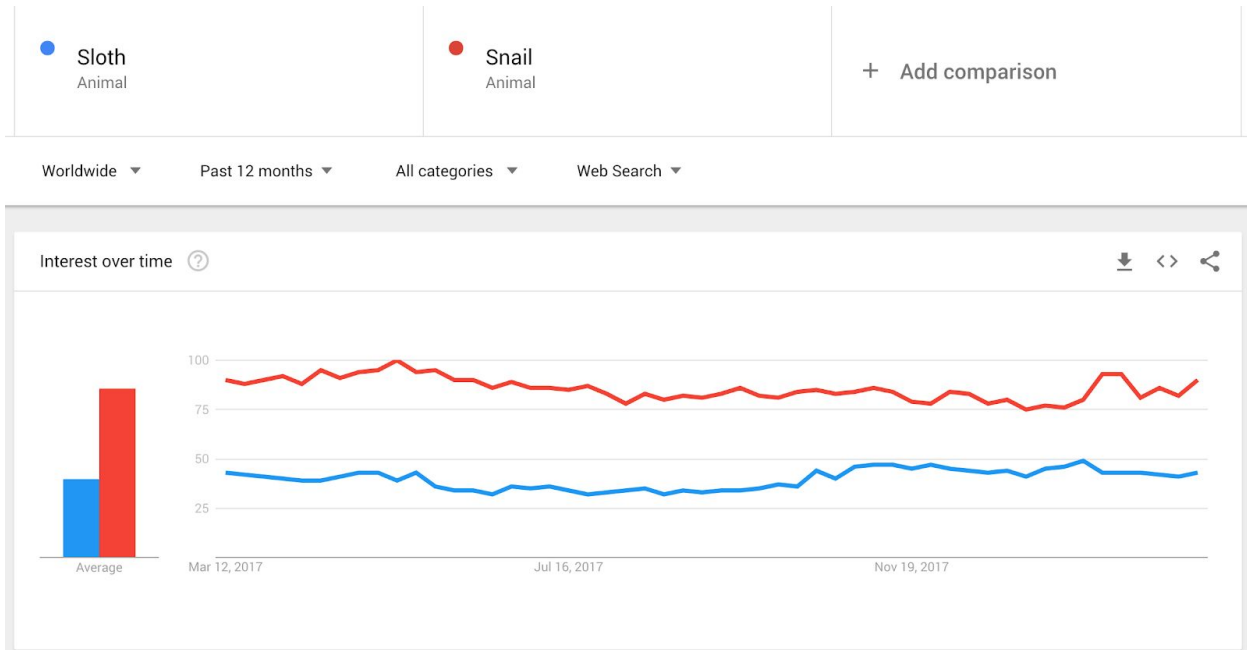

Compared to another being with qualities similar to a sloth, the snail shows a similar popularity to the sloth on Google Trends from the time period of January 2004 to present. Further, the uptick in popularity for the sloth seen in 2012 (Figure A) is a result of the infamous clip from The Ellen Show when Kristen Bell had what can only be described as a 'sloth meltdown'⁹. Since that time Google Trends for the sloth has stabilized, but evidence from media — such as the movies described earlier — shows steady popularity for the animal.

⁹ <https://www.youtube.com/watch?v=t5jw3T3Jy70>

● sloth ● snail

Worldwide. 1/1/04 - 2/6/18. Web Search.

Figure A

Below you will find additional search results in Google Search, Bing and Google Trends image search comparing the sloth with the snail.

8.070.000 Results Date ▾ Language ▾ Region ▾

Youtube Search

About 924,000 results

About 812,000 results

Google Trends Web Search (past 12 months)

Google Trends Image Search (past 12 months)

Multiple Usages

A SLOTH emoji has a wide variety of uses, from simply sending a friend something cute — as one might use the panda emoji — to characterizing human characteristics related to attributes of the sloth, such as being tired, lazy, slow and deliberate or late. An additional applications could be to use a sloth emoji as a representation of one of the 7 Deadly Sins of the Christian church, to be used beside the heart emoji (lust), the moneybag emoji (gluttony), money-mouth face (greed), angry face emoji (wrath), face with steam emoji (envy), and the rainbow flag emoji (pride).

If someone doesn't want to join a group to go out to party, that person could answer: "I am in SLOTH mode". Another usage would be to describe a person: "He is a SLOTH". It can also be used as synonym for "slow".