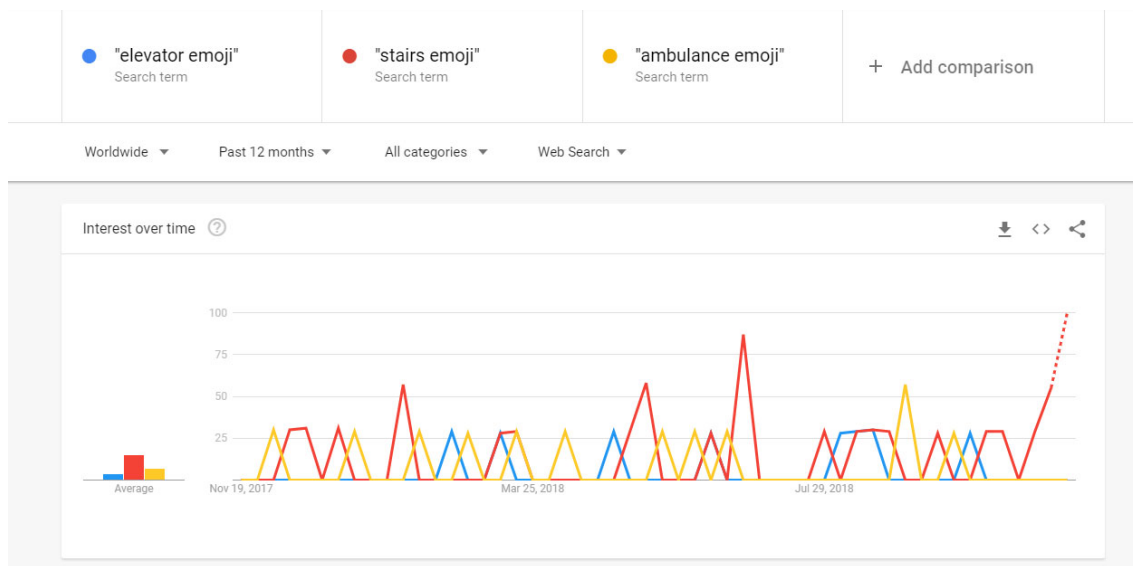

Frequently requested:

Although not as large a demand as there has been for emojis like the taco emoji in the past, there has still been a healthy demand for an elevator and stairs emoji.

Here you can see web trend results for 'elevator emoji' and 'stairs emoji' and how they compare with 'ambulance' emoji.