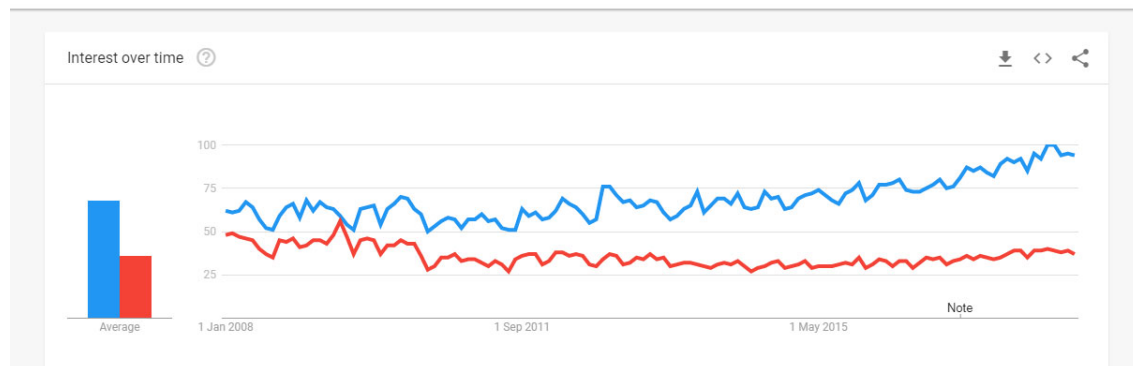

‘Ambulance is searched for more than ‘Elevator’ on Bing, but only by 100,000 results.

YouTube search

 elevator 

About 9,310,000 results

About 4,570,000 results

### Google Trends (web)

● Elevator  
Topic

● Ambulance  
Topic

+ Add comparison

Worldwide ▾
2004 – present ▾
All categories ▾
Web Search ▾

### Google Trends (image)

● Elevator  
Topic

● Ambulance  
Topic

+ Add comparison

Worldwide ▾
2008 – present ▾
All categories ▾
Image Search ▾

Stairs

Google search

stairs  