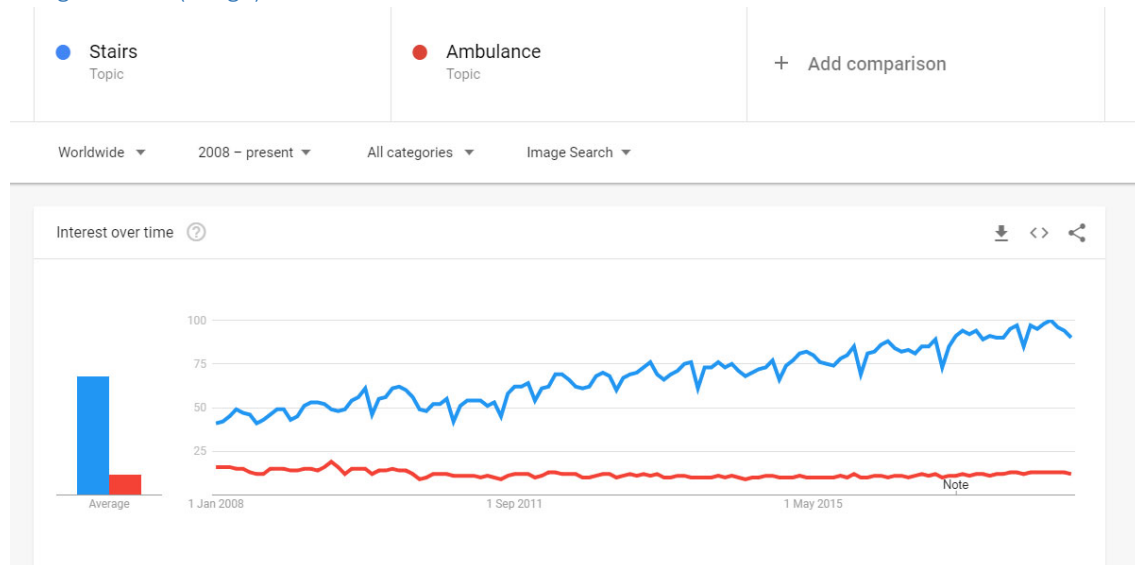

Google Trends (image)

Multiple uses/use in sequences:

These emoji do not have to be used on their own. They could be used with a combination of emojis to signify different things.

For example, elevator could be used with the megaphone emoji to signify an 'elevator pitch'