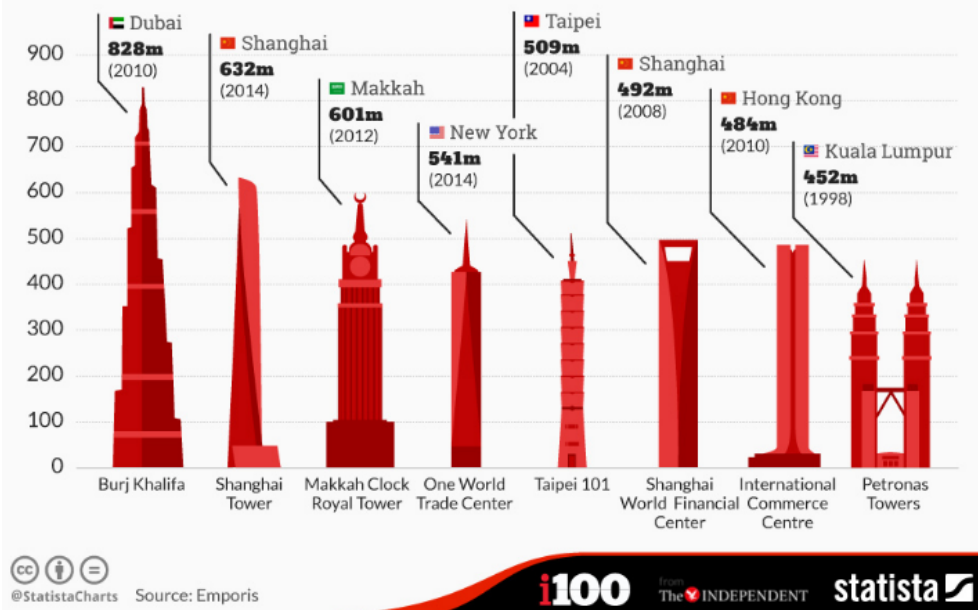

One World Trade Center is the world's fourth tallest building

The tallest buildings worldwide (in metres)

With the increase in urbanisation and the growth of smart cities, as well as an aging global population, elevators are seen as more important than ever as a way to get around. The humble staircase is also taking prominence, with architects focusing on active design in buildings in order to encourage physical activity and reduce carbon footprint³.

With all of this in mind, this is why we believe an elevator and stair emoji complement each other and would be a valuable, long-standing addition to the current emoji set.

Factors for inclusion:

Compatibility:

We are not aware of any images of elevators or stairs currently used on any of the major platforms, however we still believe these emojis would be an excellent feature.

Expected usage:

We are going to compare usage of each emoji with 'ambulance', a sample reference emoji that would sit in the same category and has medium-range popularity.

³ <https://www.designcouncil.org.uk/news-opinion/10-great-examples-active-design>