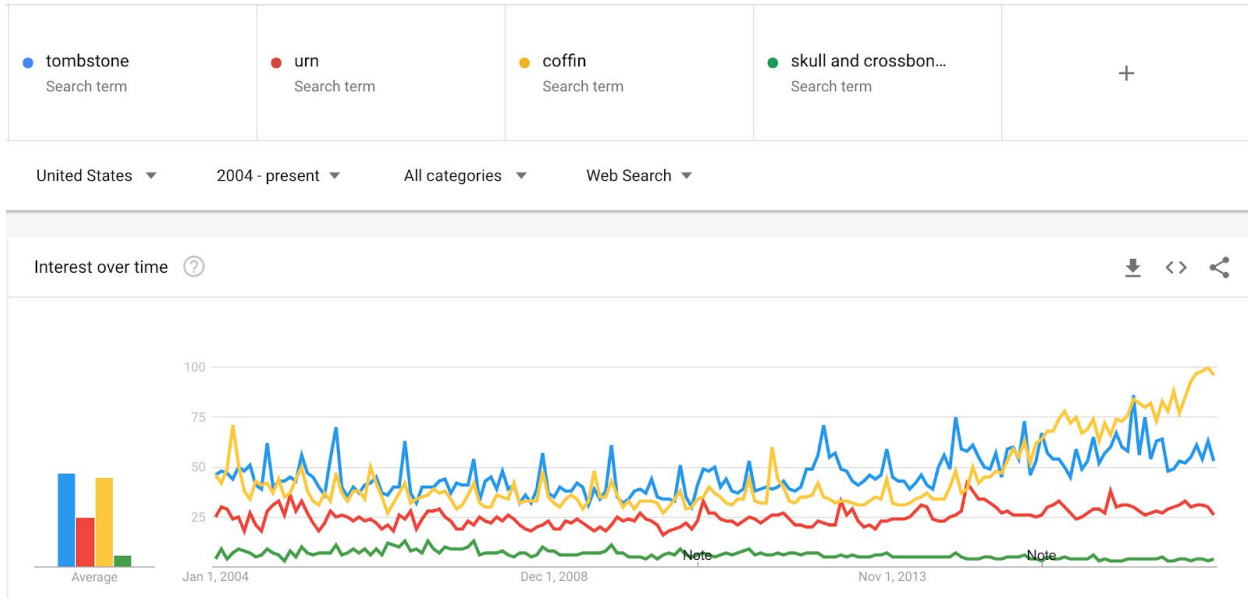

Expected Usage

A. Frequency

The expected usage of a grave emoji is high. Compared to its contemporaries, such as coffin, urn, or skull and crossbones, the grave term outranks all but coffin, but only recently, perhaps owing to its creation of being an emoji.

B. Multiple Uses

Graves are referenced in multiple idioms, such as You can “swear on your mother’s grave” to keep a secret, or perhaps “dig you own grave” by making a mistake, and people might be “spinning in their grave” if something happens that is against their beliefs or teachings. And of course, they can represent “Rest in Peace”, the common phrase of respect towards the dead.