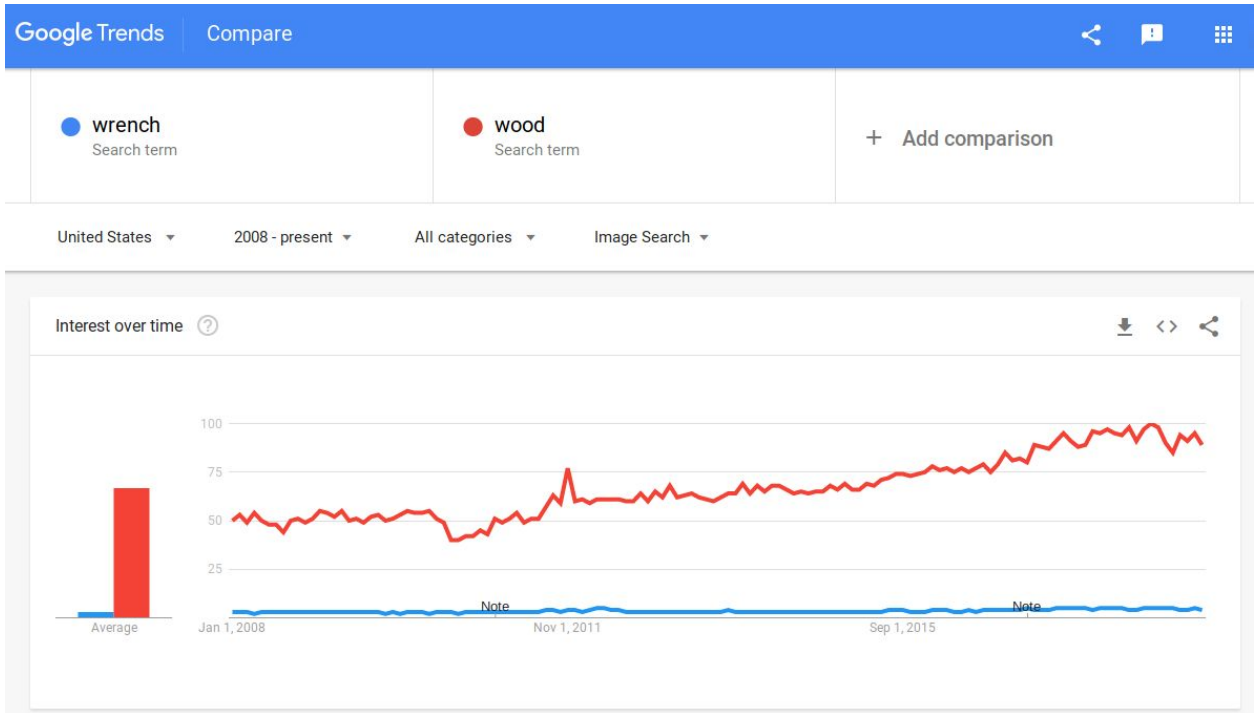

Google Trends: Image Search