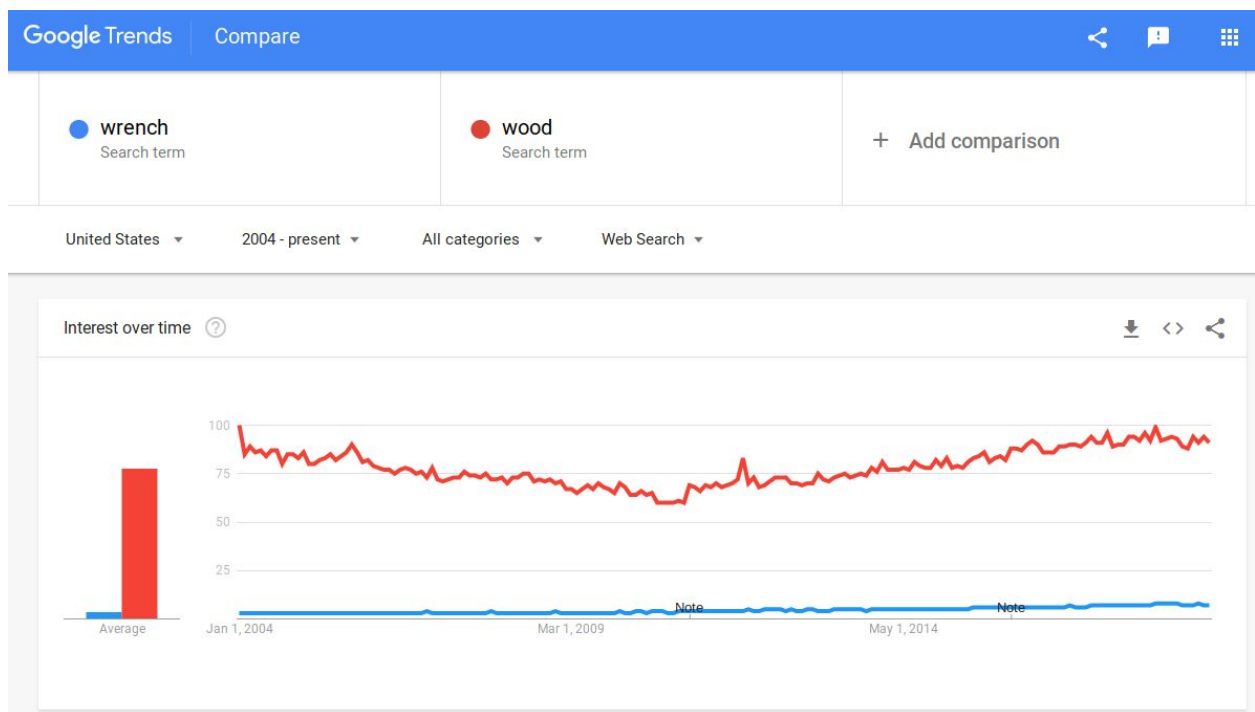

Selection Factors: Inclusion

Compatibility

This emoji does not currently exist on popular messaging services.

Expected Usage Level

Frequency

Evidence of Frequency

A Google Trends comparison over the past five years reveals that “wood” searches are nearly 15 times more frequent than searches for “wrench.” This suggests a high expected usage for the WOOD emoji.

Google Trends: Web Search