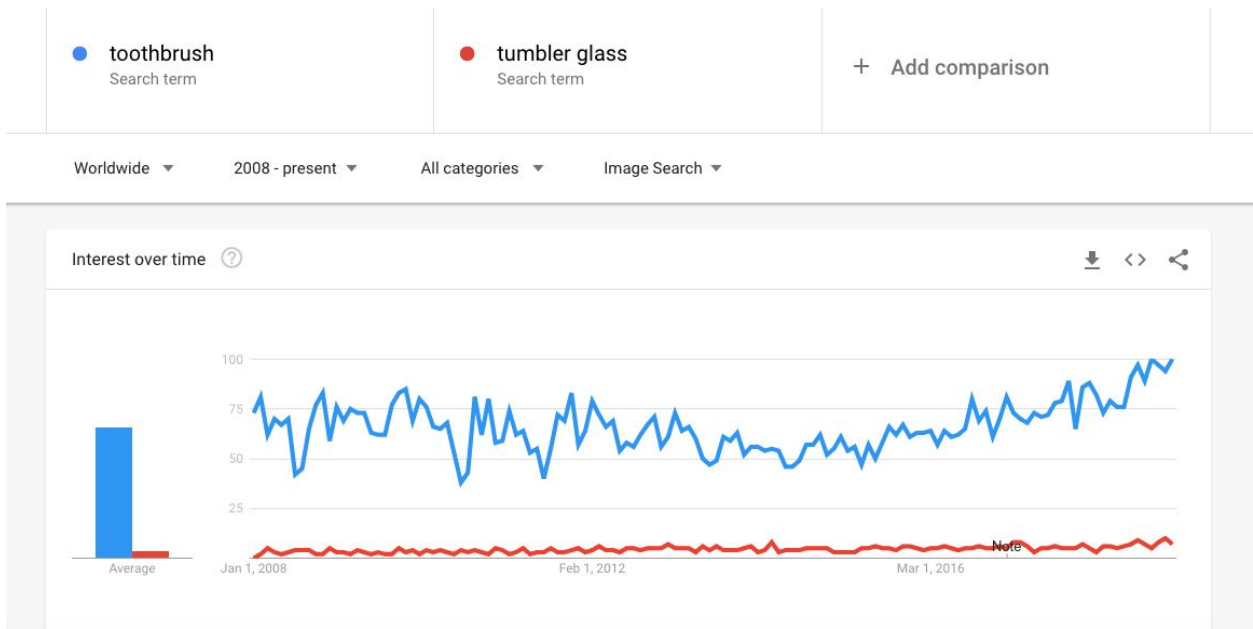

Google does return more results for "tumbler glass" than it does for "toothbrush."