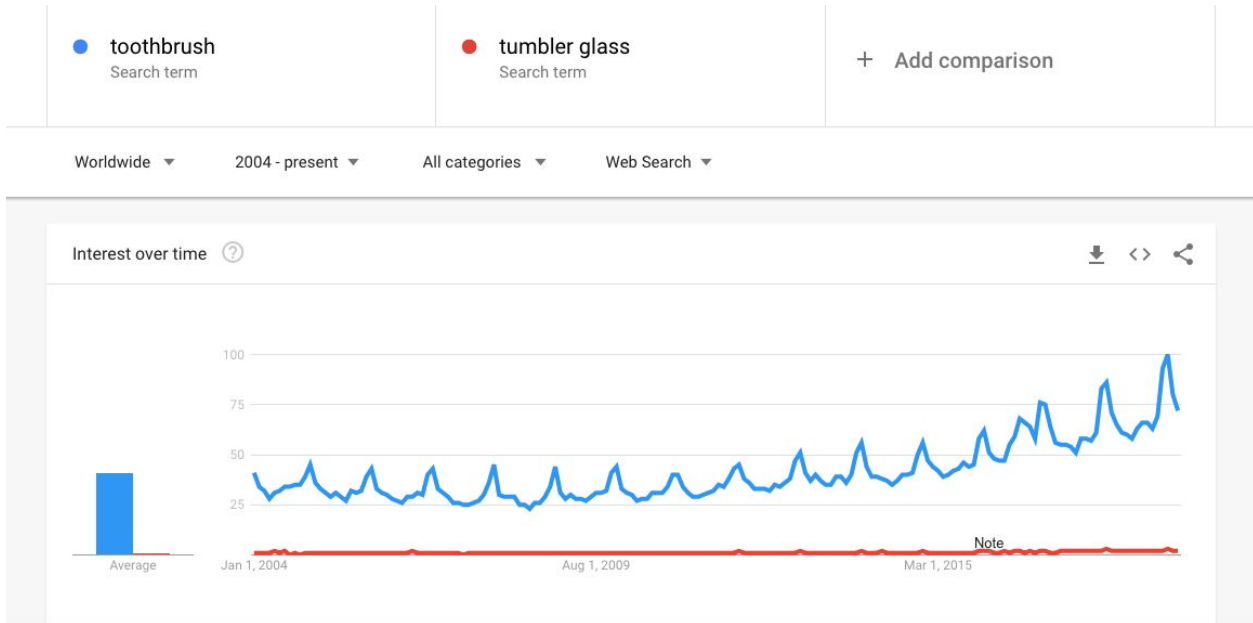

A man brushes his teeth with a miswak, popular in many Muslim and African countries. Photo from [Mother Nature Network](#).

Given the toothbrushes broad use across the world, and its significance in public health, a toothbrush emoji is an important step to enhancing the conversations people can have through emoji.

### **3. Selection Factors — Inclusion**

#### **A. Compatibility:**

There is currently no representation of a toothbrush on major digital platforms. However, it is represented in a number of additional “sticker” packs available on platforms like iMessage and Facebook Messenger. This indicates other platforms' interest in having such an icon available.

##### **B1. Frequency**

As per the recommendation on the Unicode page, we are using “tumbler glass” as our reference median emoji.

Google Trends (Web Search) indicates a level of interest in “toothbrush” that is far above that of “tumbler glass,” which is already an emoji. Furthermore, searches for “toothbrush” spike at the end and beginning of each year, suggesting it is being talked about and thought about at a high frequency, and interest has been growing rapidly year over year.