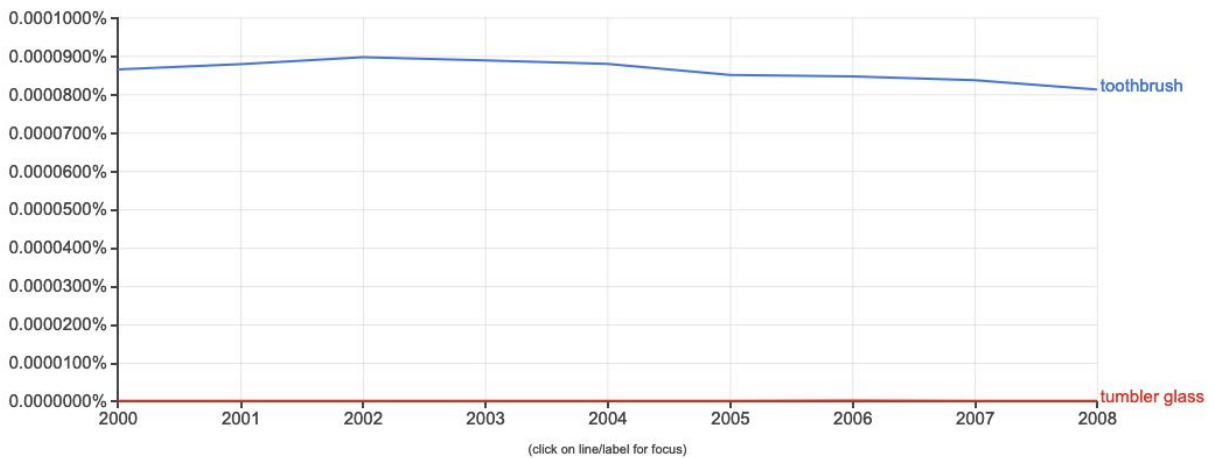

All Shopping Images Videos

7-20 Of 16,100,000 Results Any time ▾

All Shopping Images Videos

7-20 Of 11,300,000 Results Any time ▾

In the Google Ngram Viewer, you can see that "toothbrush" appears far more often than "tumbler glass" in Google Books.

Google Books Ngram Viewer

Graph these comma-separated phrases: ☐ case-insensitive

between and from the corpus with smoothing of [Search lots of books](#)