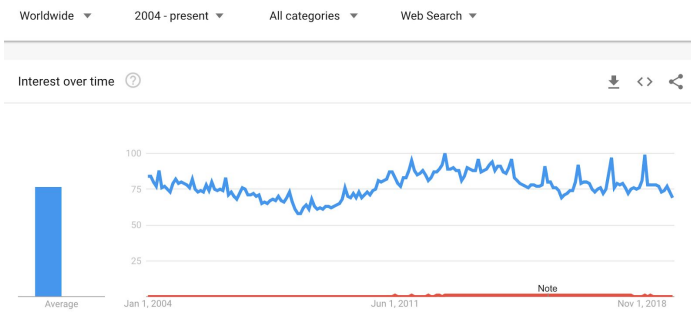

2. Multiple usages

Can represent the general concept of love and affection.

3. Use in sequences

N/a this is a ZWJ sequence.

4. Breaking new ground

COUPLE-WITH-HEART 🧑❤️🧑 and KISS 🧑💋🧑 emoji are the only two emoji explicitly amorous in nature (Existing emojis that clearly depict two individuals in contact: 🧑🧑, 🧑🧑, 🧑🧑, all of which are ambiguous and platonic).