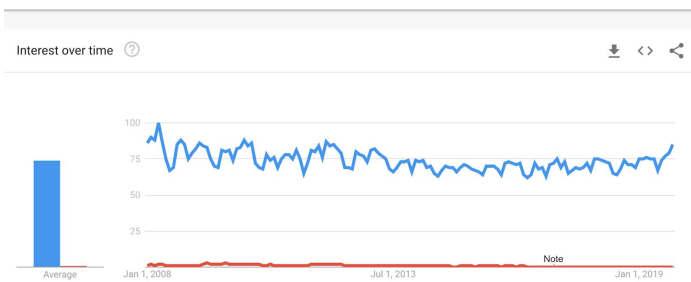

2. Multiple usages

Can represent the general concept of love and affection.

3. Use in sequences

N/a this is a ZWJ sequence.

4. Breaking new ground

COUPLE-WITH-HEART 🧑❤️🧑 and KISS 🧑💋🧑 emoji are the only two emoji explicitly amorous in nature (Existing emojis that clearly depict two individuals in contact: 🧑🧑, 🧑🧑, 🧑🧑, all of which are ambiguous and platonic).