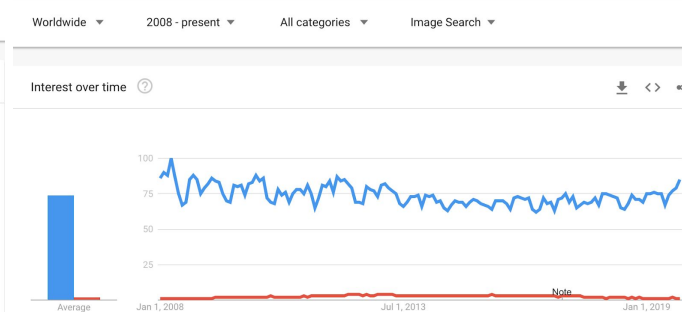

2. Multiple usages

Can represent the general concept of love and affection.

3. Use in sequences

N/a this is a ZWJ sequence.

4. Breaking new ground

COUPLE-WITH-HEART 🧑❤️🧑 and KISS 🧑💋🧑 emoji are the only two emoji explicitly amorous in nature (Existing emojis that clearly depict two individuals in contact: 🧑🧑, 🧑🧑, 🧑🧑, all of which are ambiguous and platonic).