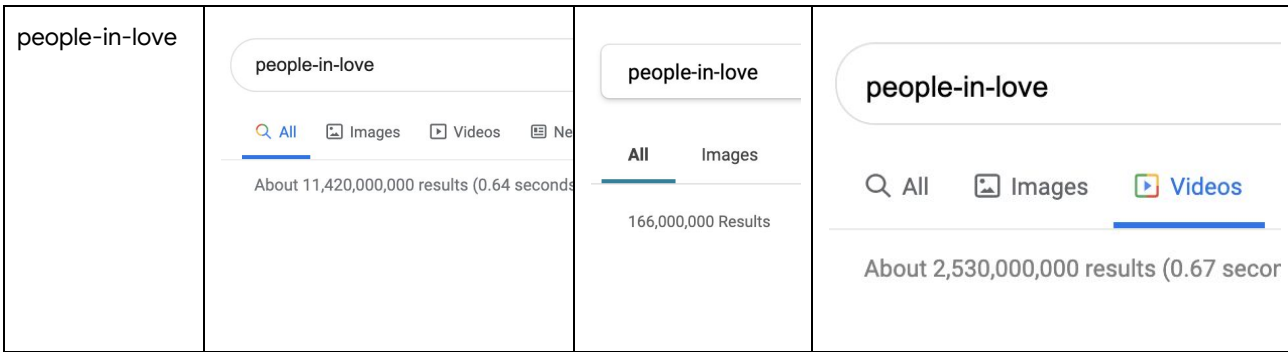

2. Multiple usages

Can represent the general concept of love and affection.

3. Use in sequences

N/a this is a ZWJ sequence.

4. Breaking new ground

COUPLE-WITH-HEART 🧑❤️🧑 and KISS 🧑💋🧑 emoji are the only two emoji explicitly amorous in nature (Existing emojis that clearly depict two individuals in contact: 🧑🧑, 🧑🧑, 🧑🧑, all of which are ambiguous and platonic).