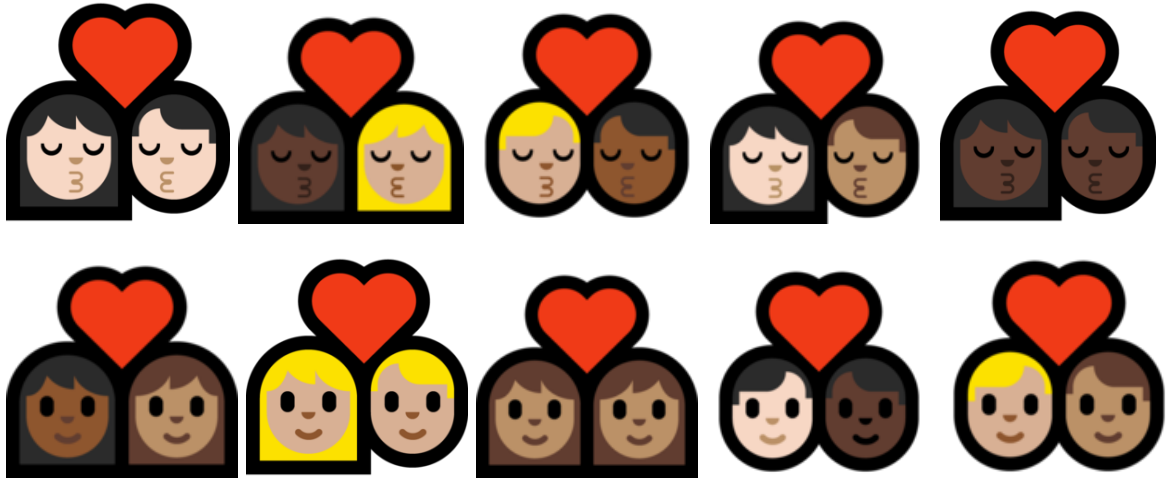

At least one major platform and android app support non-rgi variations of the couple with heart and couple kissing emoji with multi-skintone options.

Above: Shared skin tone support is not RGI but is supported by Microsoft and Facebook.

B. Expected use

1. Frequency

Usage is expected to be reasonably high given that the existing COUPLE-WITH-HEART 🧑❤️🧑 and KISS 🧑❤️🧑 emoji perform above median frequency.

Search term	Google Search	Bing Search	Google Image Search	Google Trends: Web	Google Trends: Image
couple-kissing	401,000,000	1,550,000	99,900,000	See below	See below
people-in-love	11,420,000,000	166,000,000	2,530,000,000	See below	See below

Search term	Google Search	Bing Search	Google Image Search
couple-kissing