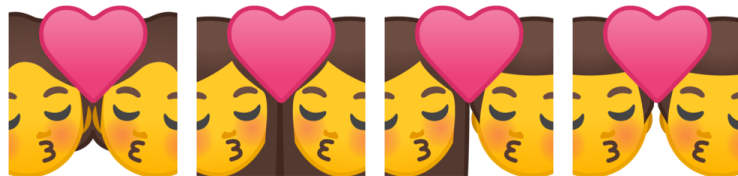

Last update: 2020-1-14;

I. Background

Last year, the ESC recommended Unicode move forward with their first multi-skintoned emojis: 71 variants of “couple holding hands”.

This leaves a number of emojis that include two or more people with missing “skintone” variants.

II. Proposal Overview

Above: Couple with Heart

Couple Kissing

The Emoji Subcommittee is recommending 200 new RGI sequences be added to Emoji 14.0 to fill these gaps and create a meaningful user experience. This follows priorities set out in [L2/19-101](#), as well as details of vendors intention to display skintone inclusive emoji designs from 2019 onward.