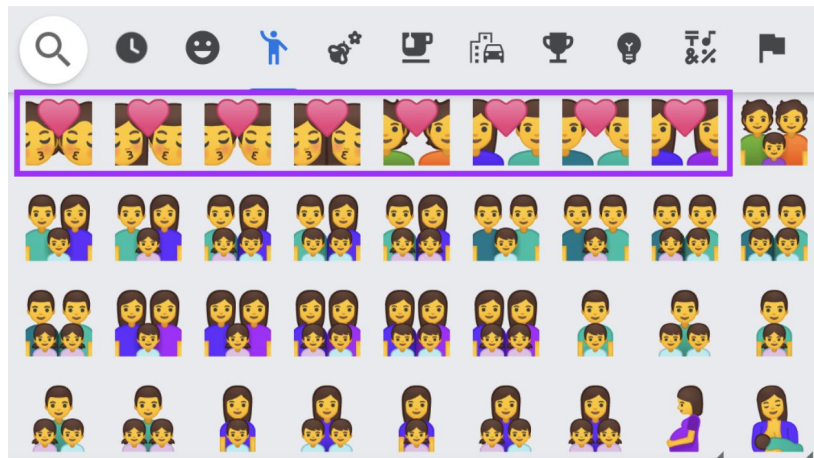

D. Completeness

This is a continuation of a multi-year initiative to roll-out skintone support for multi-person emojis.

V. Selection factors — Exclusion

F. Overly specific

No, this is a fairly generic and iconic.

G. Open-ended

No, this is not part of a set of similar items.

H. Already representable

No.