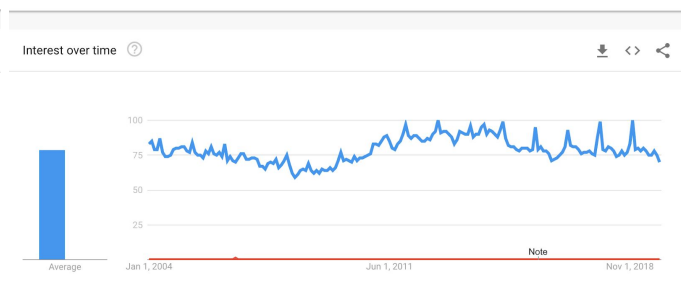

2. Multiple usages

Can represent the general concept of love and affection.

3. Use in sequences

N/a this is a ZWJ sequence.

4. Breaking new ground

COUPLE-WITH-HEART 🧑❤️🧑 and KISS 🧑💋🧑 emoji are the only two emoji explicitly amorous in nature (Existing emojis that clearly depict two individuals in contact: 🧑🧑, 🧑🧑, 🧑🧑, all of which are ambiguous and platonic).