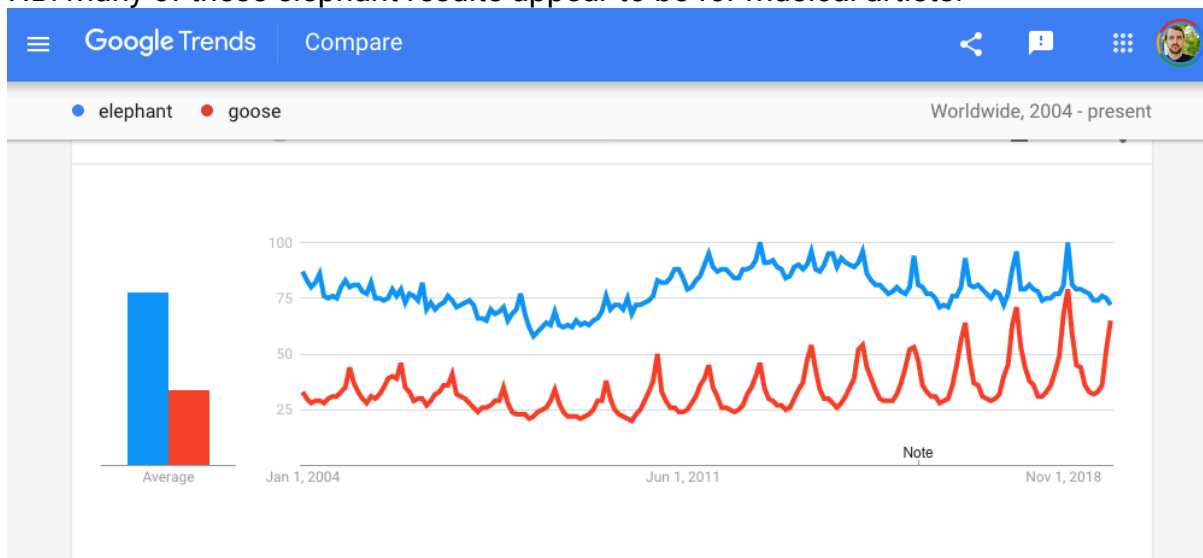

Google Search: 271M results

Google search results for "goose". The search bar contains "goose". Below the search bar are navigation links: All, Images, Maps, Videos, News, More, Settings, Tools. The results show "About 271.000.000 results (0,77 seconds)". The top result is "Goose - Wikipedia" with a URL <https://en.wikipedia.org/wiki/Goose>. The snippet describes geese as birds in the family Anatidae, including genera Anser, Branta, and Chen. It also lists related terms: Domestic goose, Canada goose, List of goose breeds, Greylag goose. A note at the bottom says "You visited this page on 10/23/19."

Bing Search: 52M results

Bing search results for "goose". The search bar contains "goose". Below the search bar are navigation links: All, Images, Videos, Maps, News, Shopping, My saves. The results show "51.500.000 Results". There are filters for Date, Language, and Region.

Google Video Search: 50M results

Google Video Search results for "goose". The search bar contains "goose". Below the search bar are navigation links: All, Images, Maps, Videos, News, More, Settings, Tools. The results show "About 50.000.000 results (0,23 seconds)".

Google Trends: Web: ~50% of "elephant" search interest with growth in recent years; especially popular in northern countries (Canada, Scandinavia, Russia, ...).

NB: many of these elephant results appear to be for musical artists.