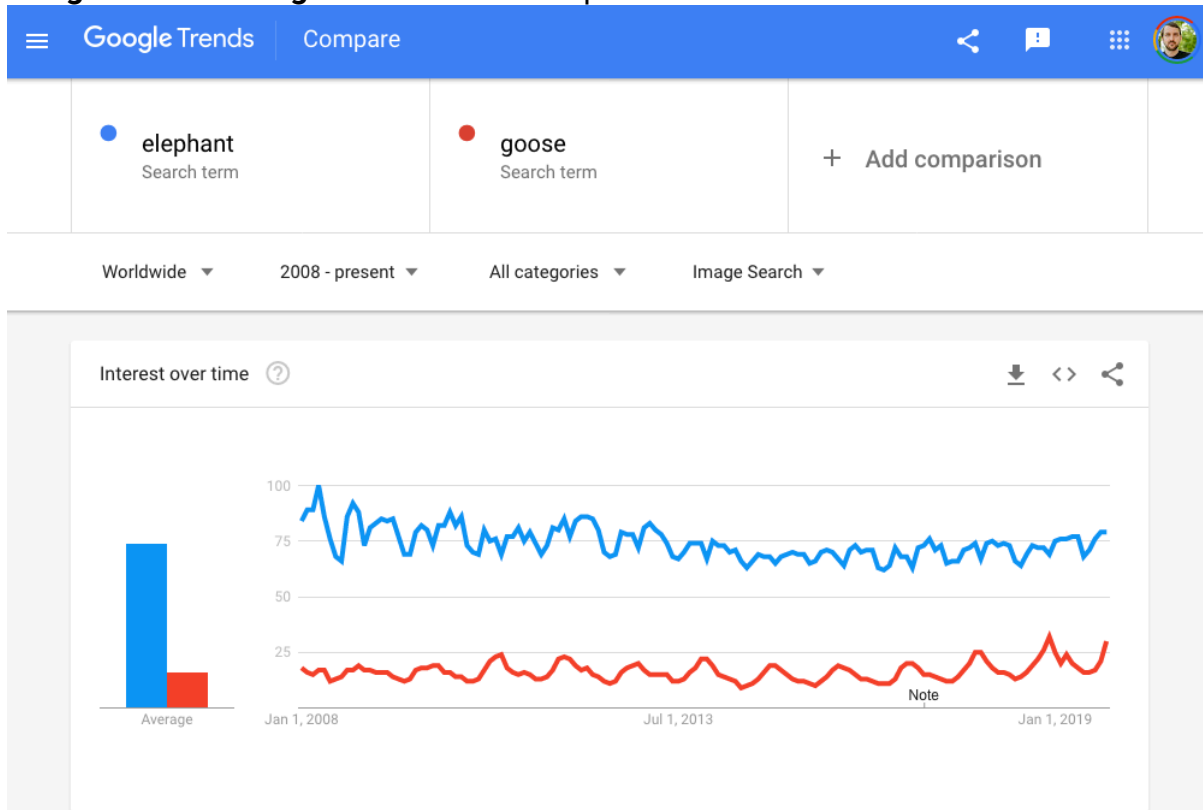

Bing Search: 52M results

Bing search results for "goose". The search bar contains "goose". Below the search bar are navigation links: All, Images, Videos, Maps, News, Shopping, My saves. The results show "51.500.000 Results". There are filters for Date, Language, and Region.

Google Video Search: 50M results

Google Video Search results for "goose". The search bar contains "goose". Below the search bar are navigation links: All, Images, Maps, Videos, News, More, Settings, Tools. The results show "About 50.000.000 results (0,23 seconds)".

Google Trends: Web: ~50% of "elephant" search interest with growth in recent years; especially popular in northern countries (Canada, Scandinavia, Russia, ...).

NB: many of these elephant results appear to be for musical artists.

Google Trends: Images: ~25-35% of “elephant” interest

1. **Multiple usages:**

The “Golden Goose” is a well-known fairytale theme that entered common language use. “Mother Goose” is a common figure in nursery rhymes. Properties of geese such as being very vocal or very protective are also referenced in various languages.