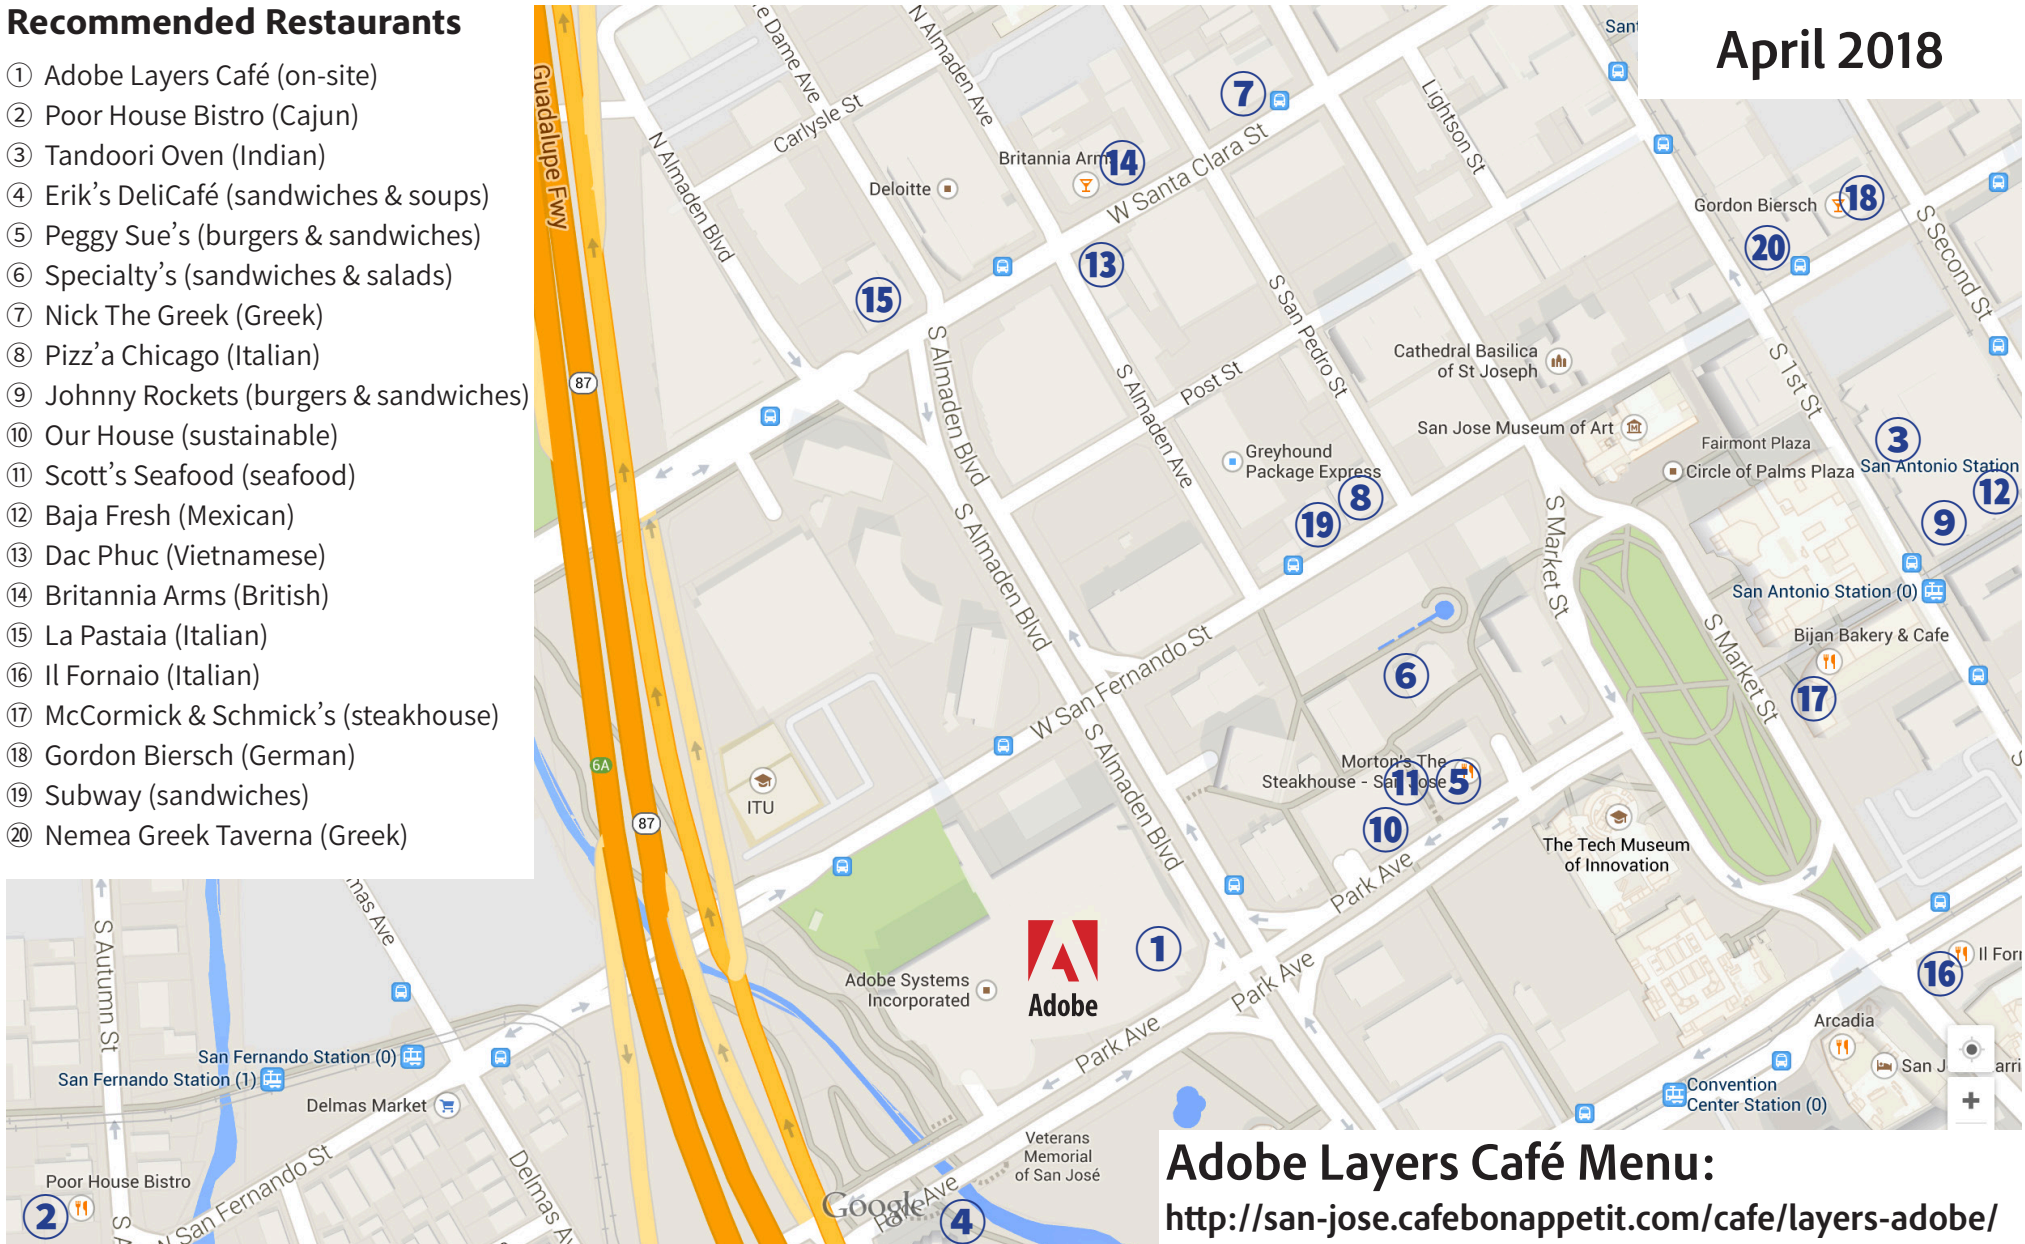

Mongolian Working Group Meeting 2

Restaurants Within Walking Distance of Adobe

Recommended Restaurants

- ① Adobe Layers Café (on-site)
- ② Poor House Bistro (Cajun)
- ③ Tandoori Oven (Indian)
- ④ Erik's DeliCafé (sandwiches & soups)
- ⑤ Peggy Sue's (burgers & sandwiches)
- ⑥ Specialty's (sandwiches & salads)
- ⑦ Nick The Greek (Greek)
- ⑧ Pizz'a Chicago (Italian)
- ⑨ Johnny Rockets (burgers & sandwiches)
- ⑩ Our House (sustainable)
- ⑪ Scott's Seafood (seafood)
- ⑫ Baja Fresh (Mexican)
- ⑬ Dac Phuc (Vietnamese)
- ⑭ Britannia Arms (British)
- ⑮ La Pastaia (Italian)
- ⑯ Il Fornaio (Italian)
- ⑰ McCormick & Schmick's (steakhouse)
- ⑱ Gordon Biersch (German)
- ⑲ Subway (sandwiches)
- ⑳ Nemea Greek Taverna (Greek)

April 2018

Adobe Layers Café Menu:
<http://san-jose.cafebonappetit.com/cafe/layers-adobe/>